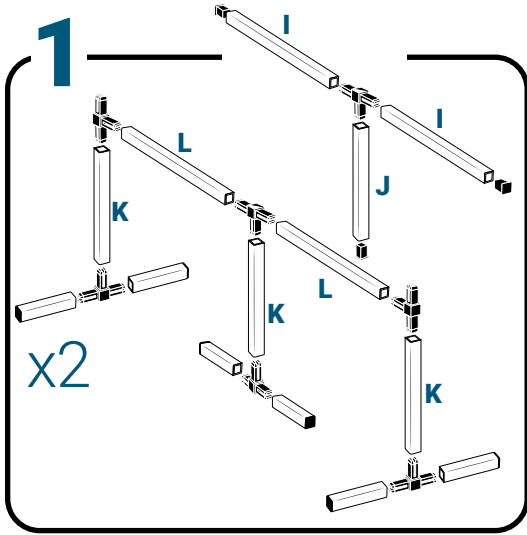

Pièces

Ref	Designation	
A	TU21133	GrowStream V2 3M grow canal
B	CV21123	GrowStream V2 3M-15 plants cover
C	RT11011	Level tube D50 GrowStream canal
D	PO01002	3" net cup
E	CV91001	Access hole cap
F	RE07002	GrowStream tank ABS white
G	CV04007	GrowStream tank cover 20/40/60/80 ABS white
H	PM11052	2.0 Syncra pump
I	TU21036	30x30 white tube 458mm
J	TU21033	30x30 white tube 393mm
K	TU21032	30x30 white tube 370mm
L	TU21029	30x30 white tube 440mm
M	RA61007	T insert for 30x30 PVC tube
N	AL11027	Pump connection GrowStream60 V2
O	EI21034	PVC tube 30x30x140 + end-cap
P	FX11010	22 - 20.5x23mm clamp
Q	RA31002	Ribbed T 20mm
R	EI31024	Manifold elbow connector
S	EI31023	Manifold T connector
T	EI71001	Black tube 18x22x60mm (manifold tube GS 20/40/60/80/120)
U	EI71003	Black tube 18x22x100mm (manifold tube GS 20/40/60/80/120)
V	EI71005	Black tube 18x22x180mm (manifold tube GS 20/40/60/80/120)
W	AC01010	Brush Ø 16x80x300 mm loop Ø 10mm
X	JN21012	Flat O-ring seal 12x24x3mm
Y	JN21013	Flat O-ring seal EPDM 3/4
Z	RA61005	End-cap insert 30x30
	AC01001	Draining kit