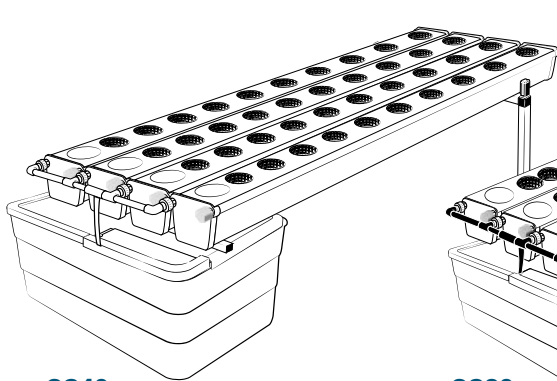

GS40

GS80

T.A.®
Terra Aquatica

info@eurohydro.com
Tél. :+33 (0)5 62 06 08 30
32500 Fleurance - France