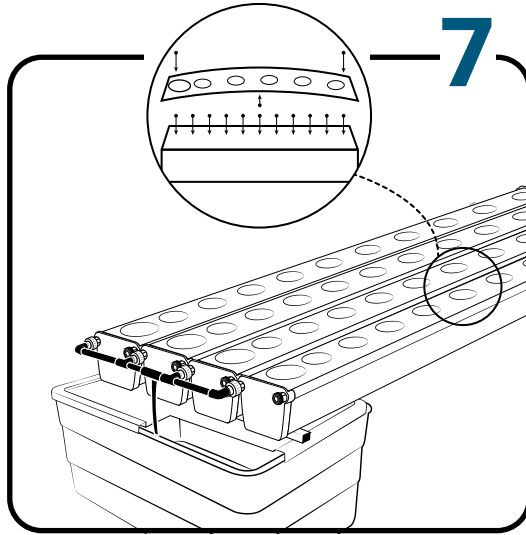

Pièces

Ref	Designation	
A	TU21133	GrowStream V2 3M grow canal
B	CV21123	GrowStream V2 3M-15 plants cover
C	RT11011	Level tube D50 GrowStream canal
D	PO01002	3" net cup
E	CV91001	Access hole cap
F	RE07002	GrowStream tank ABS white
G	CV04007	GrowStream tank cover 20/40/60/80 ABS white
H	PM11052	2.0 Syncra pump
I	TU21036	30x30 white tube 458mm
J	TU21033	30x30 white tube 393mm
K	TU21032	30x30 white tube 370mm
L	TU21029	30x30 white tube 440mm
M	RA61007	T insert for 30x30 PVC tube
N	AL11027	Pump connection GrowStream60 V2
O	EI21034	PVC tube 30x30x140 + end-cap
P	FX11010	22 - 20.5x23mm clamp
Q	RA31002	Ribbed T 20mm
R	EI31024	Manifold elbow connector
S	EI31023	Manifold T connector
T	EI71001	Black tube 18x22x60mm (manifold tube GS 20/40/60/80/120)
U	EI71003	Black tube 18x22x100mm (manifold tube GS 20/40/60/80/120)
V	EI71005	Black tube 18x22x180mm (manifold tube GS 20/40/60/80/120)
W	AC01010	Brush Ø 16x80x300 mm loop Ø 10mm
X	JN21012	Flat O-ring seal 12x24x3mm
Y	JN21013	Flat O-ring seal EPDM 3/4
Z	RA61005	End-cap insert 30x30
	AC01001	Draining kit