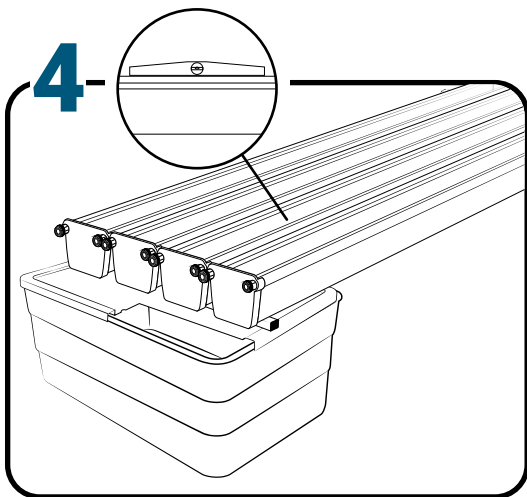

Pièces

Ref	Designation	
A	TU21133	GrowStream V2 3M grow canal
B	CV21123	GrowStream V2 3M-15 plants cover
C	RT11011	Level tube D50 GrowStream canal
D	PO01002	3" net cup
E	CV91001	Access hole cap
F	RE07002	GrowStream tank ABS white
G	CV04007	GrowStream tank cover 20/40/60/80 ABS white
H	PM11052	2.0 Syncra pump
I	TU21036	30x30 white tube 458mm
J	TU21033	30x30 white tube 393mm
K	TU21032	30x30 white tube 370mm
L	TU21029	30x30 white tube 440mm
M	RA61007	T insert for 30x30 PVC tube
N	AL11027	Pump connection GrowStream60 V2
O	EI21034	PVC tube 30x30x140 + end-cap
P	FX11010	22 - 20.5x23mm clamp
Q	RA31002	Ribbed T 20mm
R	EI31024	Manifold elbow connector
S	EI31023	Manifold T connector
T	EI71001	Black tube 18x22x60mm (manifold tube GS 20/40/60/80/120)
U	EI71003	Black tube 18x22x100mm (manifold tube GS 20/40/60/80/120)
V	EI71005	Black tube 18x22x180mm (manifold tube GS 20/40/60/80/120)
W	AC01010	Brush Ø 16x80x300 mm loop Ø 10mm
X	JN21012	Flat O-ring seal 12x24x3mm
Y	JN21013	Flat O-ring seal EPDM 3/4
Z	RA61005	End-cap insert 30x30
	AC01001	Draining kit