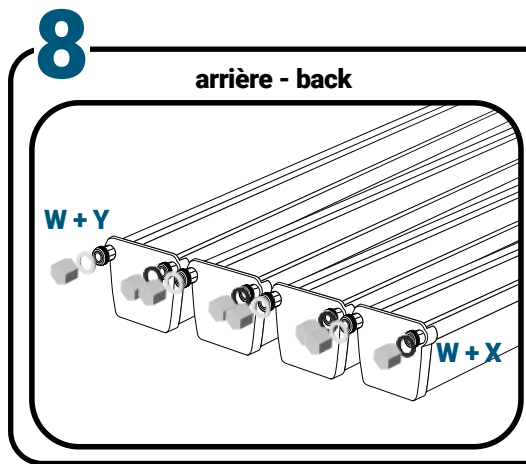

Pièces

Ref	Designation	
A	TU21133	GrowStream V2 3M grow canal
B	CV21123	GrowStream V2 3M-15 plants cover
C	RT11011	Level tube D50 GrowStream canal
D	PO01002	3" net cup
E	CV91001	Access hole cap
F	RE07002	GrowStream tank ABS white
G	CV04007	GrowStream tank cover 20/40/60/80 ABS white
H	PM11052	2.0 Syncra pump
I	TU21036	30x30 white tube 458mm
J	TU21033	30x30 white tube 393mm
K	TU21032	30x30 white tube 370mm
L	TU21029	30x30 white tube 440mm
M	RA61007	T insert for 30x30 PVC tube
N	AL11027	Pump connection GrowStream60 V2
O	EI21034	PVC tube 30x30x140 + end-cap
P	FX11010	22 - 20.5x23mm clamp
Q	RA31002	Ribbed T 20mm
R	EI31024	Manifold elbow connector
S	EI31023	Manifold T connector
T	EI71001	Black tube 18x22x60mm (manifold tube GS 20/40/60/80/120)
U	EI71003	Black tube 18x22x100mm (manifold tube GS 20/40/60/80/120)
V	EI71005	Black tube 18x22x180mm (manifold tube GS 20/40/60/80/120)
W	AC01010	Brush Ø 16x80x300 mm loop Ø 10mm
X	JN21012	Flat O-ring seal 12x24x3mm
Y	JN21013	Flat O-ring seal EPDM 3/4
Z	RA61005	End-cap insert 30x30
	AC01001	Draining kit