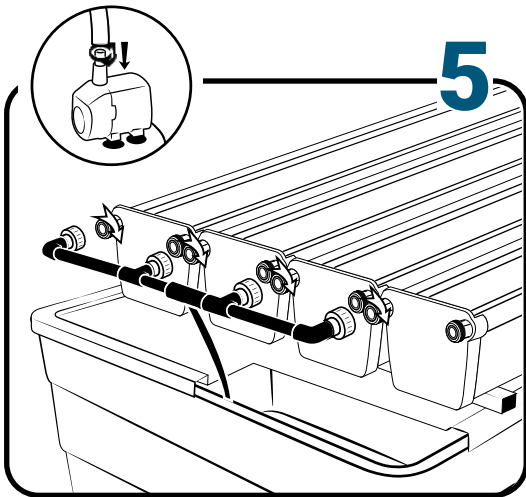

Pièces

Ref	Designation	
A	TU21133	GrowStream V2 3M grow canal
B	CV21123	GrowStream V2 3M-15 plants cover
C	RT11011	Level tube D50 GrowStream canal
D	PO01002	3" net cup
E	CV91001	Access hole cap
F	RE07002	GrowStream tank ABS white
G	CV04007	GrowStream tank cover 20/40/60/80 ABS white
H	PM11052	2.0 Syncra pump
I	TU21036	30x30 white tube 458mm
J	TU21033	30x30 white tube 393mm
K	TU21032	30x30 white tube 370mm
L	TU21029	30x30 white tube 440mm
M	RA61007	T insert for 30x30 PVC tube
N	AL11027	Pump connection GrowStream60 V2
O	EI21034	PVC tube 30x30x140 + end-cap
P	FX11010	22 - 20.5x23mm clamp
Q	RA31002	Ribbed T 20mm
R	EI31024	Manifold elbow connector
S	EI31023	Manifold T connector
T	EI71001	Black tube 18x22x60mm (manifold tube GS 20/40/60/80/120)
U	EI71003	Black tube 18x22x100mm (manifold tube GS 20/40/60/80/120)
V	EI71005	Black tube 18x22x180mm (manifold tube GS 20/40/60/80/120)
W	AC01010	Brush Ø 16x80x300 mm loop Ø 10mm
X	JN21012	Flat O-ring seal 12x24x3mm
Y	JN21013	Flat O-ring seal EPDM 3/4
Z	RA61005	End-cap insert 30x30
	AC01001	Draining kit