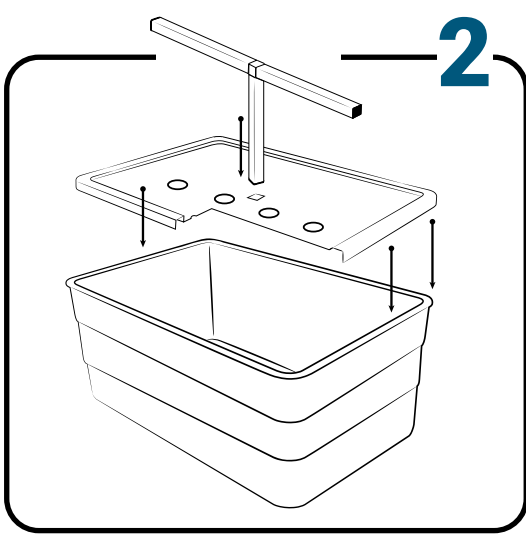

Pièces

Ref	Designation	
A	TU21133	GrowStream V2 3M grow canal
B	CV21123	GrowStream V2 3M-15 plants cover
C	RT11011	Level tube D50 GrowStream canal
D	PO01002	3" net cup
E	CV91001	Access hole cap
F	RE07002	GrowStream tank ABS white
G	CV04007	GrowStream tank cover 20/40/60/80 ABS white
H	PM11052	2.0 Syncra pump
I	TU21036	30x30 white tube 458mm
J	TU21033	30x30 white tube 393mm
K	TU21032	30x30 white tube 370mm
L	TU21029	30x30 white tube 440mm
M	RA61007	T insert for 30x30 PVC tube
N	AL11027	Pump connection GrowStream60 V2
O	EI21034	PVC tube 30x30x140 + end-cap
P	FX11010	22 - 20.5x23mm clamp
Q	RA31002	Ribbed T 20mm
R	EI31024	Manifold elbow connector
S	EI31023	Manifold T connector
T	EI71001	Black tube 18x22x60mm (manifold tube GS 20/40/60/80/120)
U	EI71003	Black tube 18x22x100mm (manifold tube GS 20/40/60/80/120)
V	EI71005	Black tube 18x22x180mm (manifold tube GS 20/40/60/80/120)
W	AC01010	Brush Ø 16x80x300 mm loop Ø 10mm
X	JN21012	Flat O-ring seal 12x24x3mm
Y	JN21013	Flat O-ring seal EPDM 3/4
Z	RA61005	End-cap insert 30x30
	AC01001	Draining kit