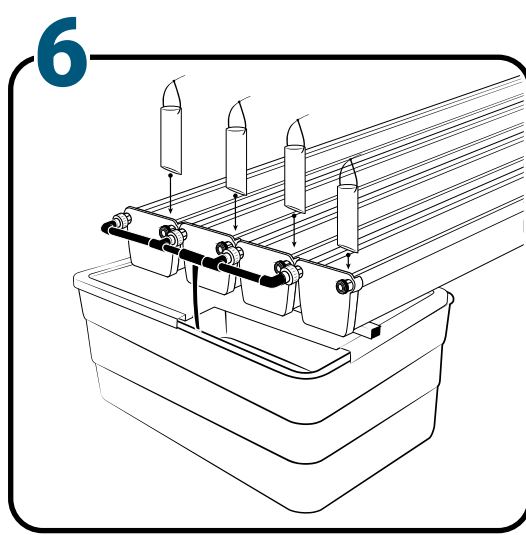

Pièces

Ref	Designation	
A	TU21133	GrowStream V2 3M grow canal
B	CV21123	GrowStream V2 3M-15 plants cover
C	RT11011	Level tube D50 GrowStream canal
D	PO01002	3" net cup
E	CV91001	Access hole cap
F	RE07002	GrowStream tank ABS white
G	CV04007	GrowStream tank cover 20/40/60/80 ABS white
H	PM11052	2.0 Syncra pump
I	TU21036	30x30 white tube 458mm
J	TU21033	30x30 white tube 393mm
K	TU21032	30x30 white tube 370mm
L	TU21029	30x30 white tube 440mm
M	RA61007	T insert for 30x30 PVC tube
N	AL11027	Pump connection GrowStream60 V2
O	EI21034	PVC tube 30x30x140 + end-cap
P	FX11010	22 - 20.5x23mm clamp
Q	RA31002	Ribbed T 20mm
R	EI31024	Manifold elbow connector
S	EI31023	Manifold T connector
T	EI71001	Black tube 18x22x60mm (manifold tube GS 20/40/60/80/120)
U	EI71003	Black tube 18x22x100mm (manifold tube GS 20/40/60/80/120)
V	EI71005	Black tube 18x22x180mm (manifold tube GS 20/40/60/80/120)
W	AC01010	Brush Ø 16x80x300 mm loop Ø 10mm
X	JN21012	Flat O-ring seal 12x24x3mm
Y	JN21013	Flat O-ring seal EPDM 3/4
Z	RA61005	End-cap insert 30x30
	AC01001	Draining kit