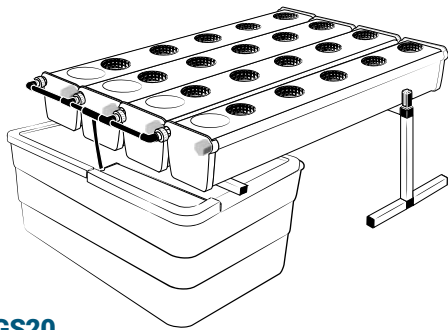

GS20

T.A.®
Terra Aquatica

info@eurohydro.com
Tél. :+33 (0)5 62 06 08 30
32500 Fleurance - France