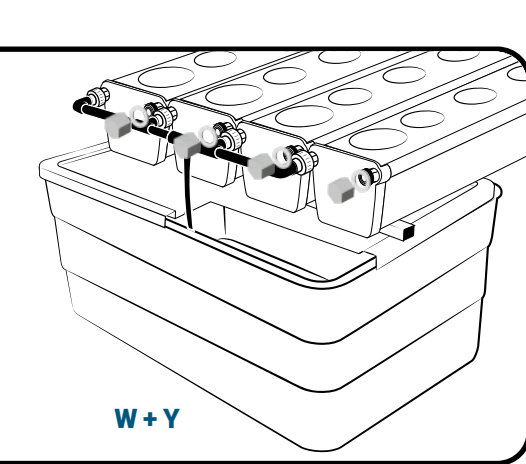

Pièces

Ref	Designation	
A	TU21133	GrowStream V2 3M grow canal
B	CV21123	GrowStream V2 3M-15 plants cover
C	RT11011	Level tube D50 GrowStream canal
D	PO01002	3" net cup
E	CV91001	Access hole cap
F	RE07002	GrowStream tank ABS white
G	CV04007	GrowStream tank cover 20/40/60/80 ABS white
H	PM11052	2.0 Syncra pump
I	TU21036	30x30 white tube 458mm
J	TU21033	30x30 white tube 393mm
K	TU21032	30x30 white tube 370mm
L	TU21029	30x30 white tube 440mm
M	RA61007	T insert for 30x30 PVC tube
N	AL11027	Pump connection GrowStream60 V2
O	EI21034	PVC tube 30x30x140 + end-cap
P	FX11010	22 - 20.5x23mm clamp
Q	RA31002	Ribbed T 20mm
R	EI31024	Manifold elbow connector
S	EI31023	Manifold T connector
T	EI71001	Black tube 18x22x60mm (manifold tube GS 20/40/60/80/120)
U	EI71003	Black tube 18x22x100mm (manifold tube GS 20/40/60/80/120)
V	EI71005	Black tube 18x22x180mm (manifold tube GS 20/40/60/80/120)
W	AC01010	Brush Ø 16x80x300 mm loop Ø 10mm
X	JN21012	Flat O-ring seal 12x24x3mm
Y	JN21013	Flat O-ring seal EPDM 3/4
Z	RA61005	End-cap insert 30x30
	AC01001	Draining kit