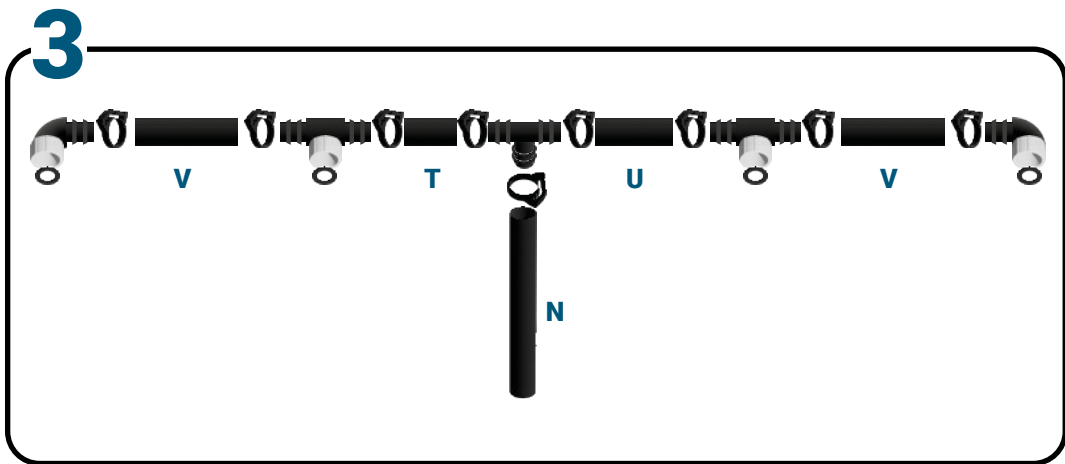

Pièces

Ref	Designation	
A	TU21133	GrowStream V2 3M grow canal
B	CV21123	GrowStream V2 3M-15 plants cover
C	RT11011	Level tube D50 GrowStream canal
D	PO01002	3" net cup
E	CV91001	Access hole cap
F	RE07002	GrowStream tank ABS white
G	CV04007	GrowStream tank cover 20/40/60/80 ABS white
H	PM11052	2.0 Syncra pump
I	TU21036	30x30 white tube 458mm
J	TU21033	30x30 white tube 393mm
K	TU21032	30x30 white tube 370mm
L	TU21029	30x30 white tube 440mm
M	RA61007	T insert for 30x30 PVC tube
N	AL11027	Pump connection GrowStream60 V2
O	EI21034	PVC tube 30x30x140 + end-cap
P	FX11010	22 - 20.5x23mm clamp
Q	RA31002	Ribbed T 20mm
R	EI31024	Manifold elbow connector
S	EI31023	Manifold T connector
T	EI71001	Black tube 18x22x60mm (manifold tube GS 20/40/60/80/120)
U	EI71003	Black tube 18x22x100mm (manifold tube GS 20/40/60/80/120)
V	EI71005	Black tube 18x22x180mm (manifold tube GS 20/40/60/80/120)
W	AC01010	Brush Ø 16x80x300 mm loop Ø 10mm
X	JN21012	Flat O-ring seal 12x24x3mm
Y	JN21013	Flat O-ring seal EPDM 3/4
Z	RA61005	End-cap insert 30x30
	AC01001	Draining kit