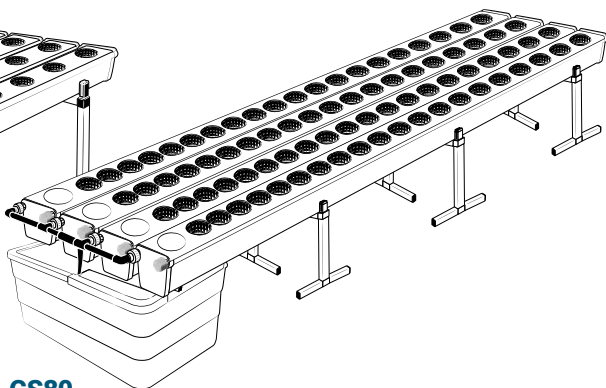

GS80

T.A.®
Terra Aquatica

info@eurohydro.com
Tél. :+33 (0)5 62 06 08 30
32500 Fleurance - France