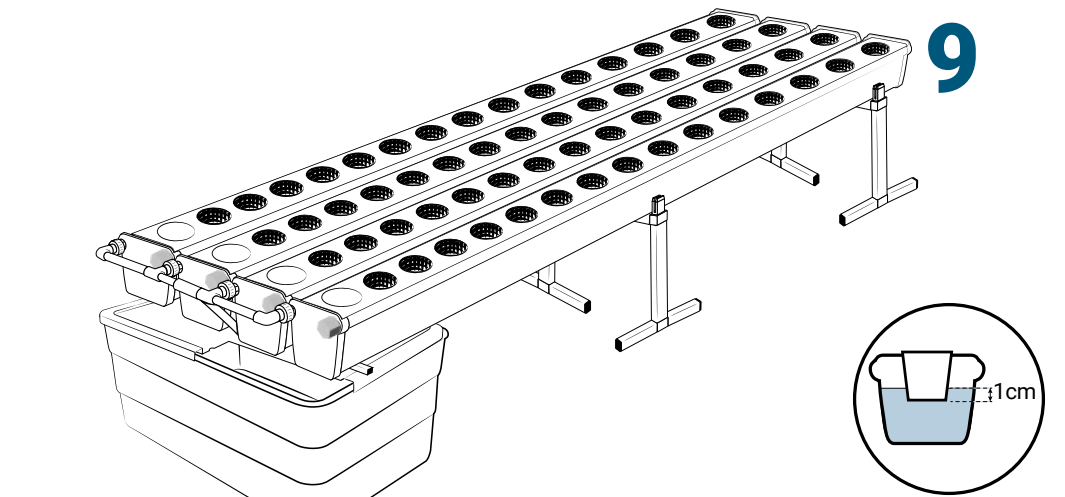

Pièces

Ref	Designation	
A	TU21133	GrowStream V2 3M grow canal
B	CV21123	GrowStream V2 3M-15 plants cover
C	RT11011	Level tube D50 GrowStream canal
D	PO01002	3" net cup
E	CV91001	Access hole cap
F	RE07002	GrowStream tank ABS white
G	CV04007	GrowStream tank cover 20/40/60/80 ABS white
H	PM11052	2.0 Syncra pump
I	TU21036	30x30 white tube 458mm
J	TU21033	30x30 white tube 393mm
K	TU21032	30x30 white tube 370mm
L	TU21029	30x30 white tube 440mm
M	RA61007	T insert for 30x30 PVC tube
N	AL11027	Pump connection GrowStream60 V2
O	EI21034	PVC tube 30x30x140 + end-cap
P	FX11010	22 - 20.5x23mm clamp
Q	RA31002	Ribbed T 20mm
R	EI31024	Manifold elbow connector
S	EI31023	Manifold T connector
T	EI71001	Black tube 18x22x60mm (manifold tube GS 20/40/60/80/120)
U	EI71003	Black tube 18x22x100mm (manifold tube GS 20/40/60/80/120)
V	EI71005	Black tube 18x22x180mm (manifold tube GS 20/40/60/80/120)
W	AC01010	Brush Ø 16x80x300 mm loop Ø 10mm
X	JN21012	Flat O-ring seal 12x24x3mm
Y	JN21013	Flat O-ring seal EPDM 3/4
Z	RA61005	End-cap insert 30x30
	AC01001	Draining kit